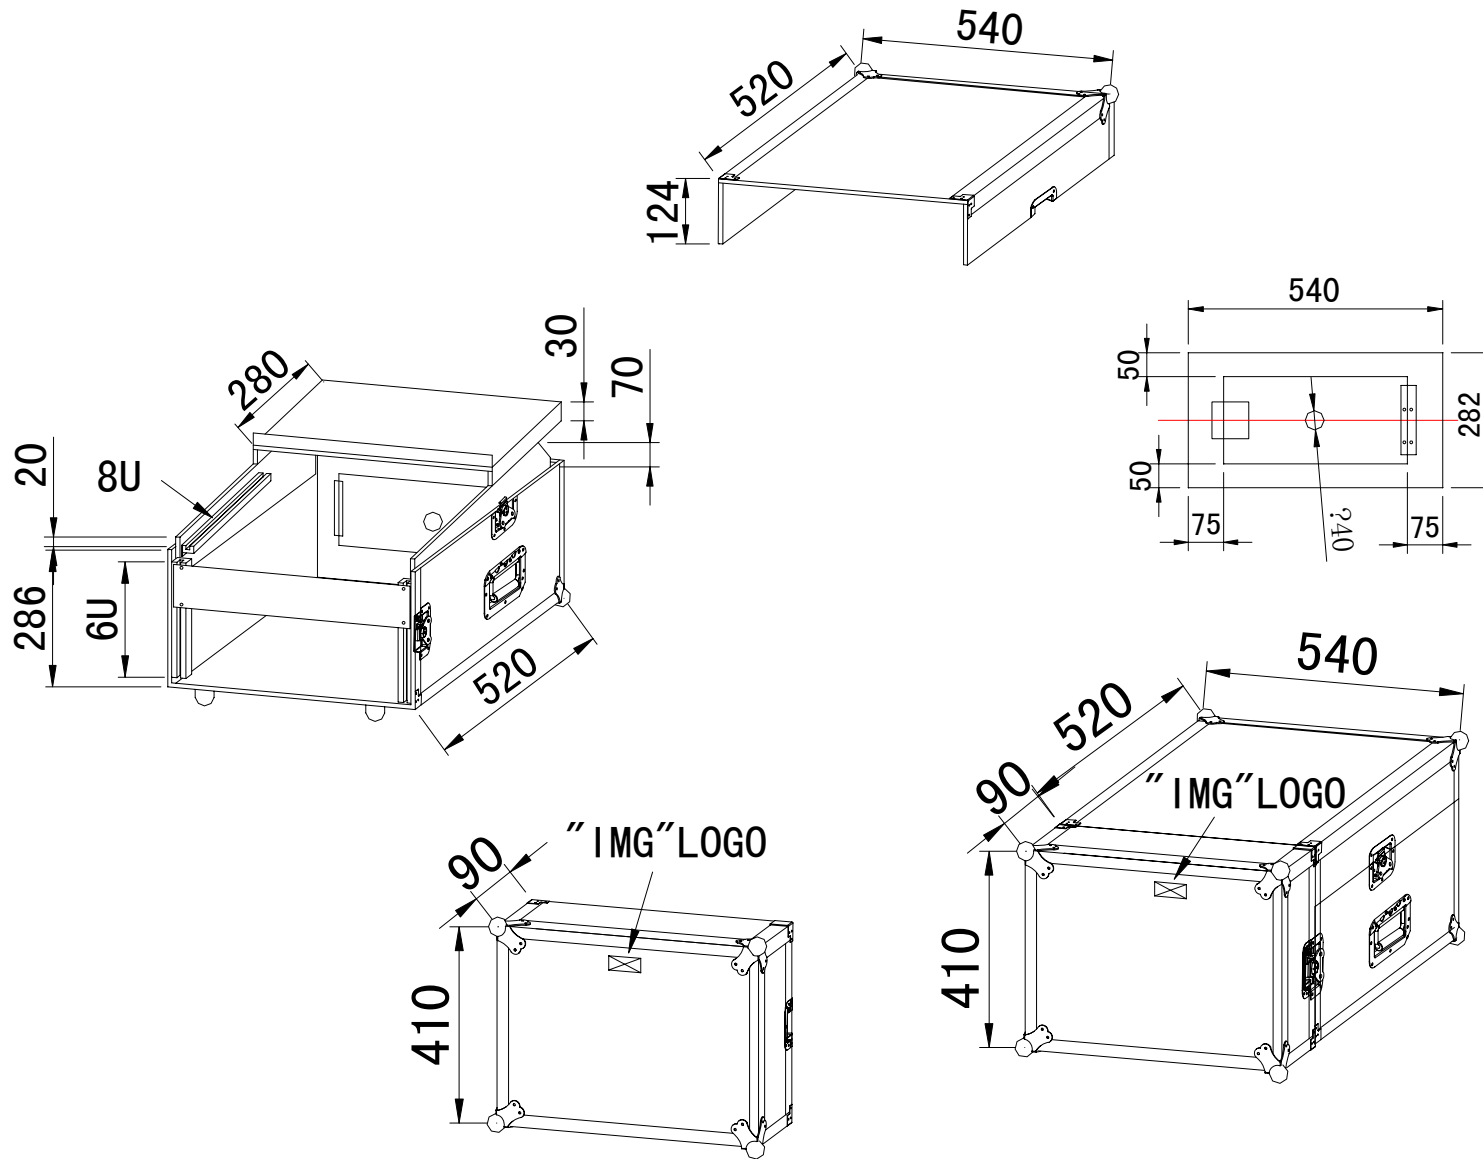

# MR-106PC

9mm plywood, front/top lid,  
aluminum rack rail, 1pcs 2U rack panel,  
5 latches, 2 handles, 4 rubber feet.