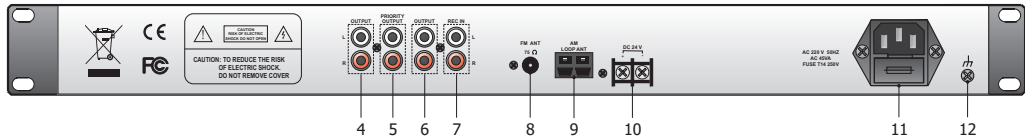

Category

Sound sources

Code

P8083

Range

Tuner - CD - Mp3

Description

Panel for CD/USB/SD card/Mp3 player - Tuner

This equipment is a complete sound source system, composed of a digital AM/FM tuner with 20 preset station memories, a shockproof CD Player with the possibility of acquiring data from SD card memories or from external devices with USB and optional FM/AM Antennas. The P8083 has provisions for supplying independent outputs for both a CD player and a tuner. There is also a third combined audio output from which it will be possible to pick up both signals from these sound sources, giving priority to the CD player over the AM/FM tuner. Remote control included in the supply.

Front panel

Rear panel

Numbered references

- 1. Mains switch.
- 2. AM/FM tuner.
- 3. CD/USB/SD card player.
- 4. CD line output.
- 5. Combined CD/Tuner line output*.
- 6. Tuner line output.
- 7. Recorder line input (not used).
- 8. Socket for FM antenna.
- 9. Socket for AM antenna.
- 10. Terminal strip for external DC power supply.
- 11. Mains plug.
- 12. Frame connection.

* CD player priority.

AM/FM tuner detail

CD/USB/SD Card player detail

Technical data

Mains power supply	230 VAC / 115 VAC ±10% 50/60 Hz
DC External power supply	24 VDC
Mains consumption	45 VA
DC consumption	700 mA (max)
CD player output level	250 mV
AM/FM tuner output level	450 mV
Weight (net)	4,5 kg
Weight (packaged)	5,5 kg
Dimensions	482 x 44 x 285 mm
Package dimensions	530 x 125 x 370 mm