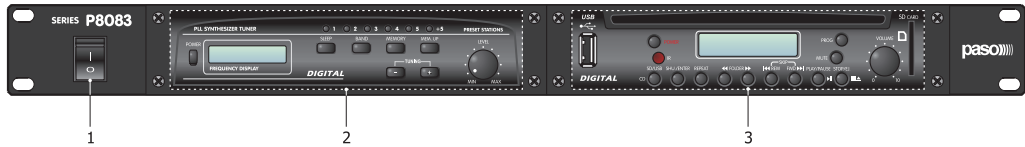

Category

Sound sources

Code

P8083

Range

Tuner - CD - Mp3

Description

Panel for CD/USB/SD card/Mp3 player - Tuner

This equipment is a complete sound source system, composed of a digital AM/FM tuner with 20 preset station memories, a shockproof CD Player with the possibility of acquiring data from SD card memories or from external devices with USB and optional FM/AM Antennas. The P8083 has provisions for supplying independent outputs for both a CD player and a tuner. There is also a third combined audio output from which it will be possible to pick up both signals from these sound sources, giving priority to the CD player over the AM/FM tuner. Remote control included in the supply.

Front panel

Rear panel

Numbered references

- 1. Mains switch.
- 2. AM/FM tuner.
- 3. CD/USB/SD card player.
- 4. CD line output.
- 5. Combined CD/Tuner line output*.
- 6. Tuner line output.
- 7. Recorder line input (not used).
- 8. Socket for FM antenna.
- 9. Socket for AM antenna.
- 10. Terminal strip for external DC power supply.
- 11. Mains plug.
- 12. Frame connection.

* CD player priority.

AM/FM tuner detail

CD/USB/SD Card player detail

Technical data

Mains power supply	230 VAC / 115 VAC ±10% 50/60 Hz
DC External power supply	24 VDC
Mains consumption	45 VA
DC consumption	700 mA (max)
CD player output level	250 mV
AM/FM tuner output level	450 mV
Weight (net)	4,5 kg
Weight (packaged)	5,5 kg
Dimensions	482 x 44 x 285 mm
Package dimensions	530 x 125 x 370 mm